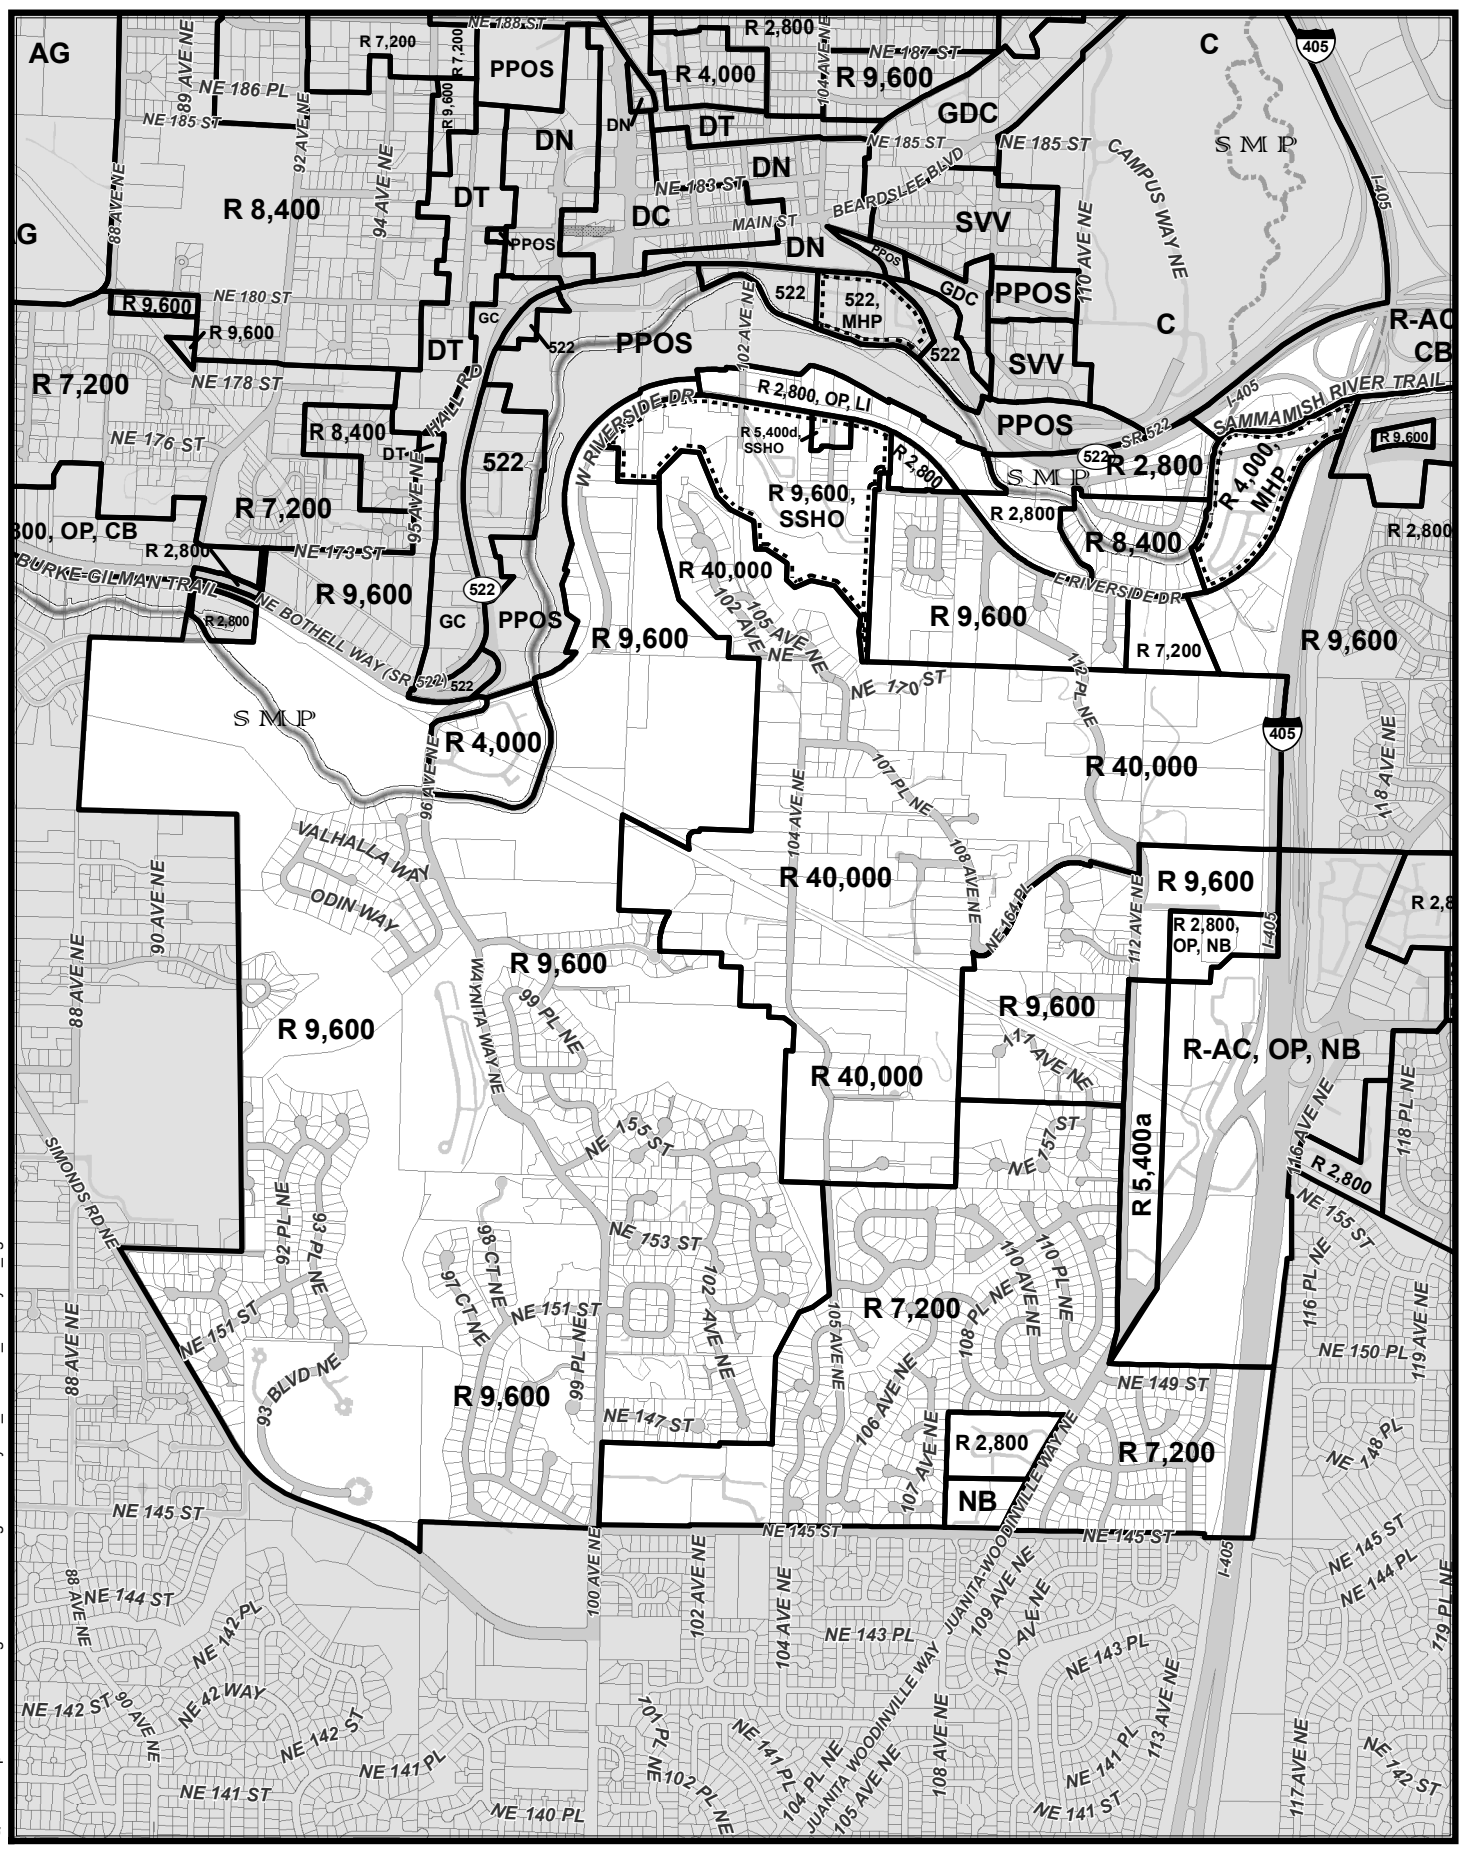

Q:\GIS\Maps\Official\Zoning\CoderPublishing\2016\Waynita_Simonds_Norway_Hill_fig1.mxd

City of Bothell Subarea Zoning
Waynita / Simonds / Norway Hill