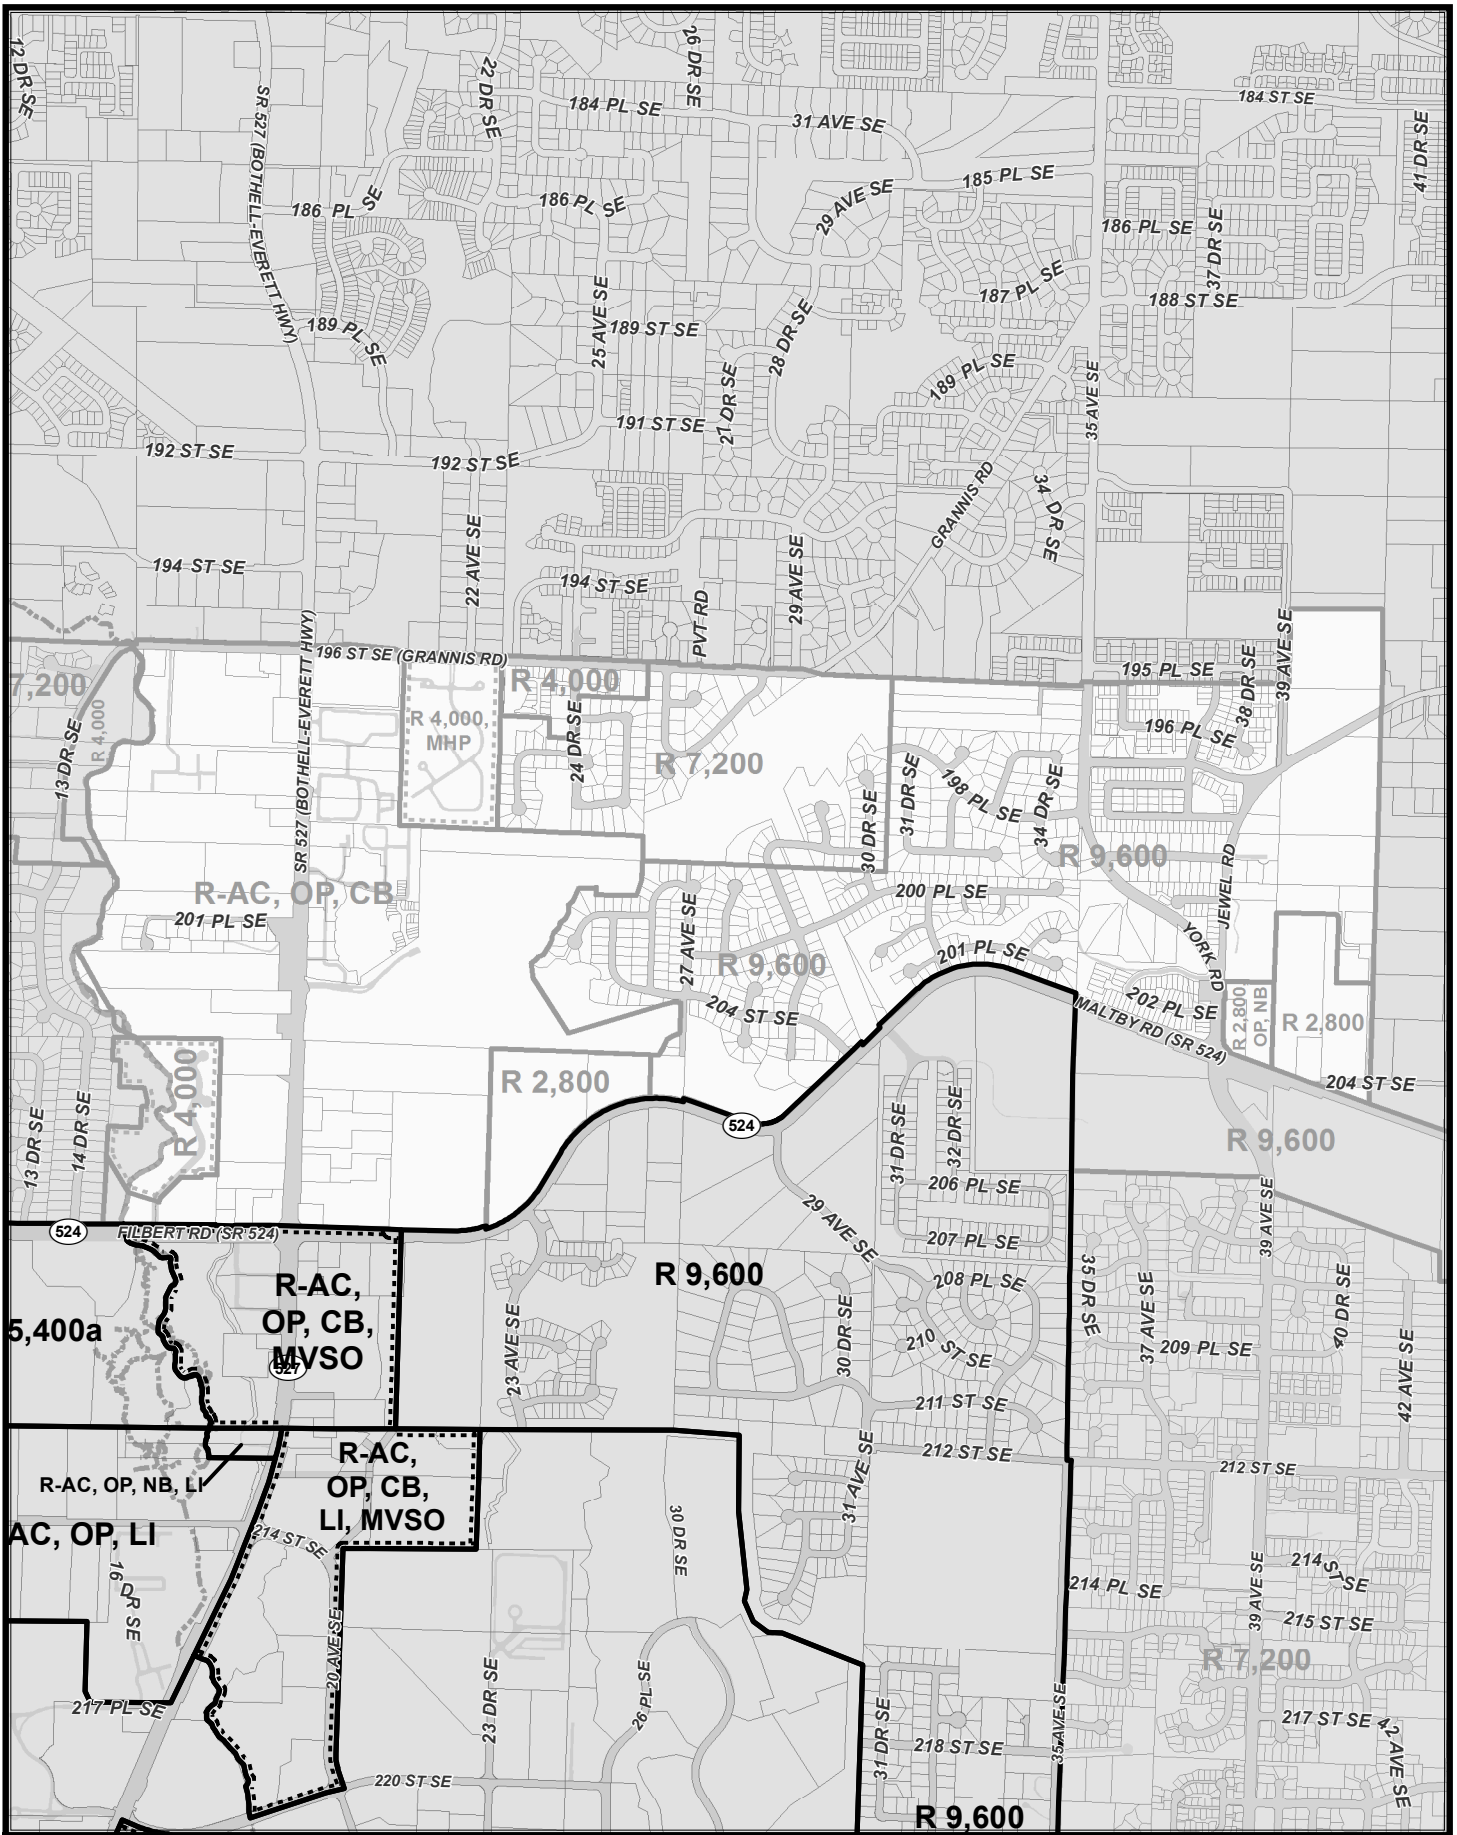

Q:\GIS\Maps\OfficialZoningCodePublishing\2016\Thrasher's_RedHawk_fig1.mxd

City of Bothell Subarea Zoning
Thrasher's Corner / Red Hawk