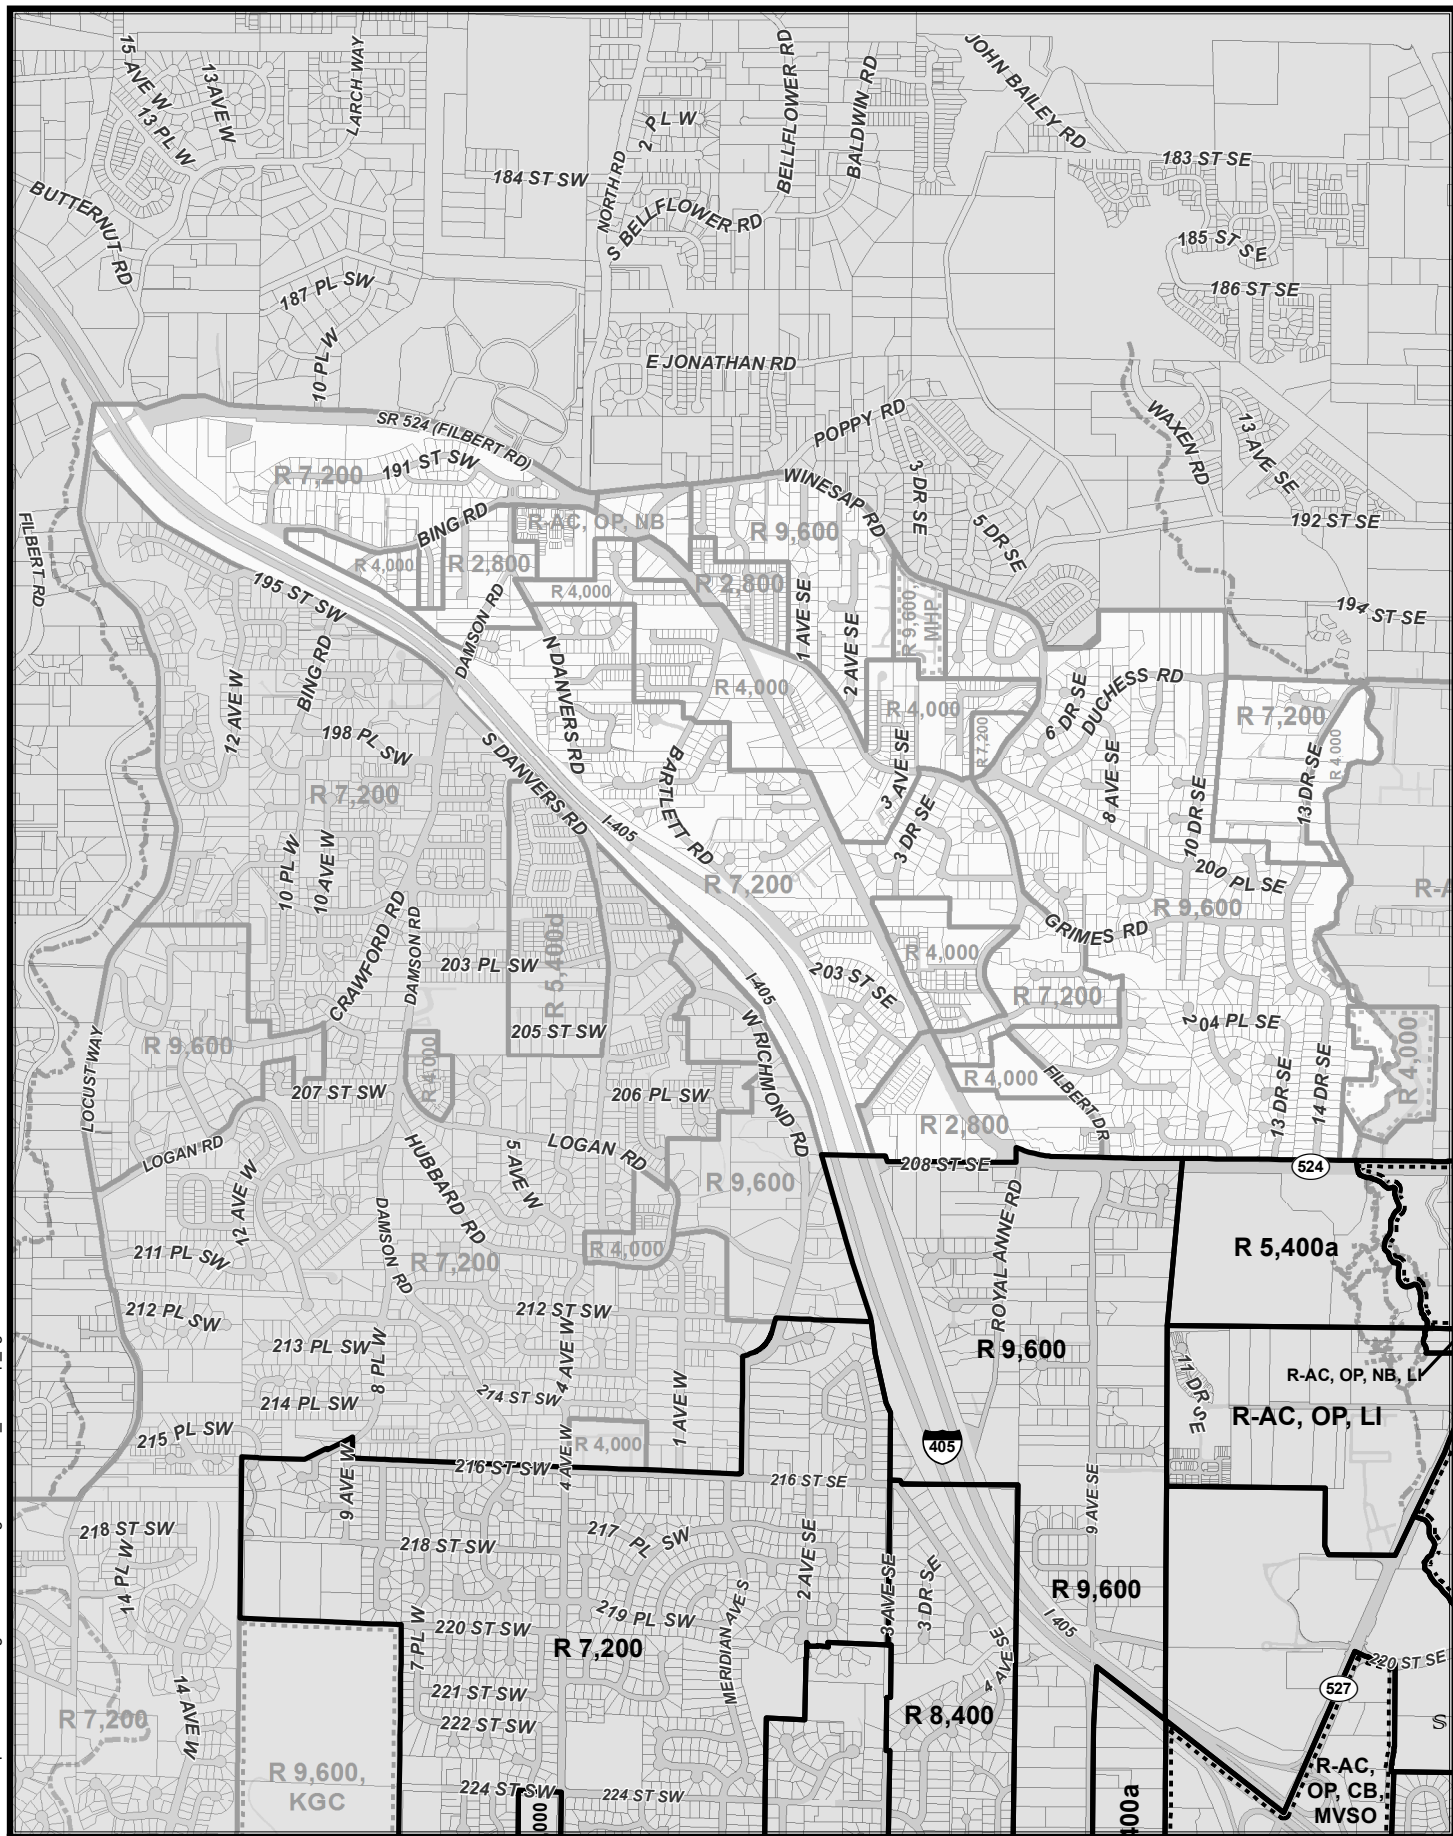

Q:\GIS\Maps\Official\Zoning\CodePublishing\2016\Filbert\_Winesap\_fig1.mxd

**City of Bothell Subarea Zoning**  
**Filbert / Winesap**