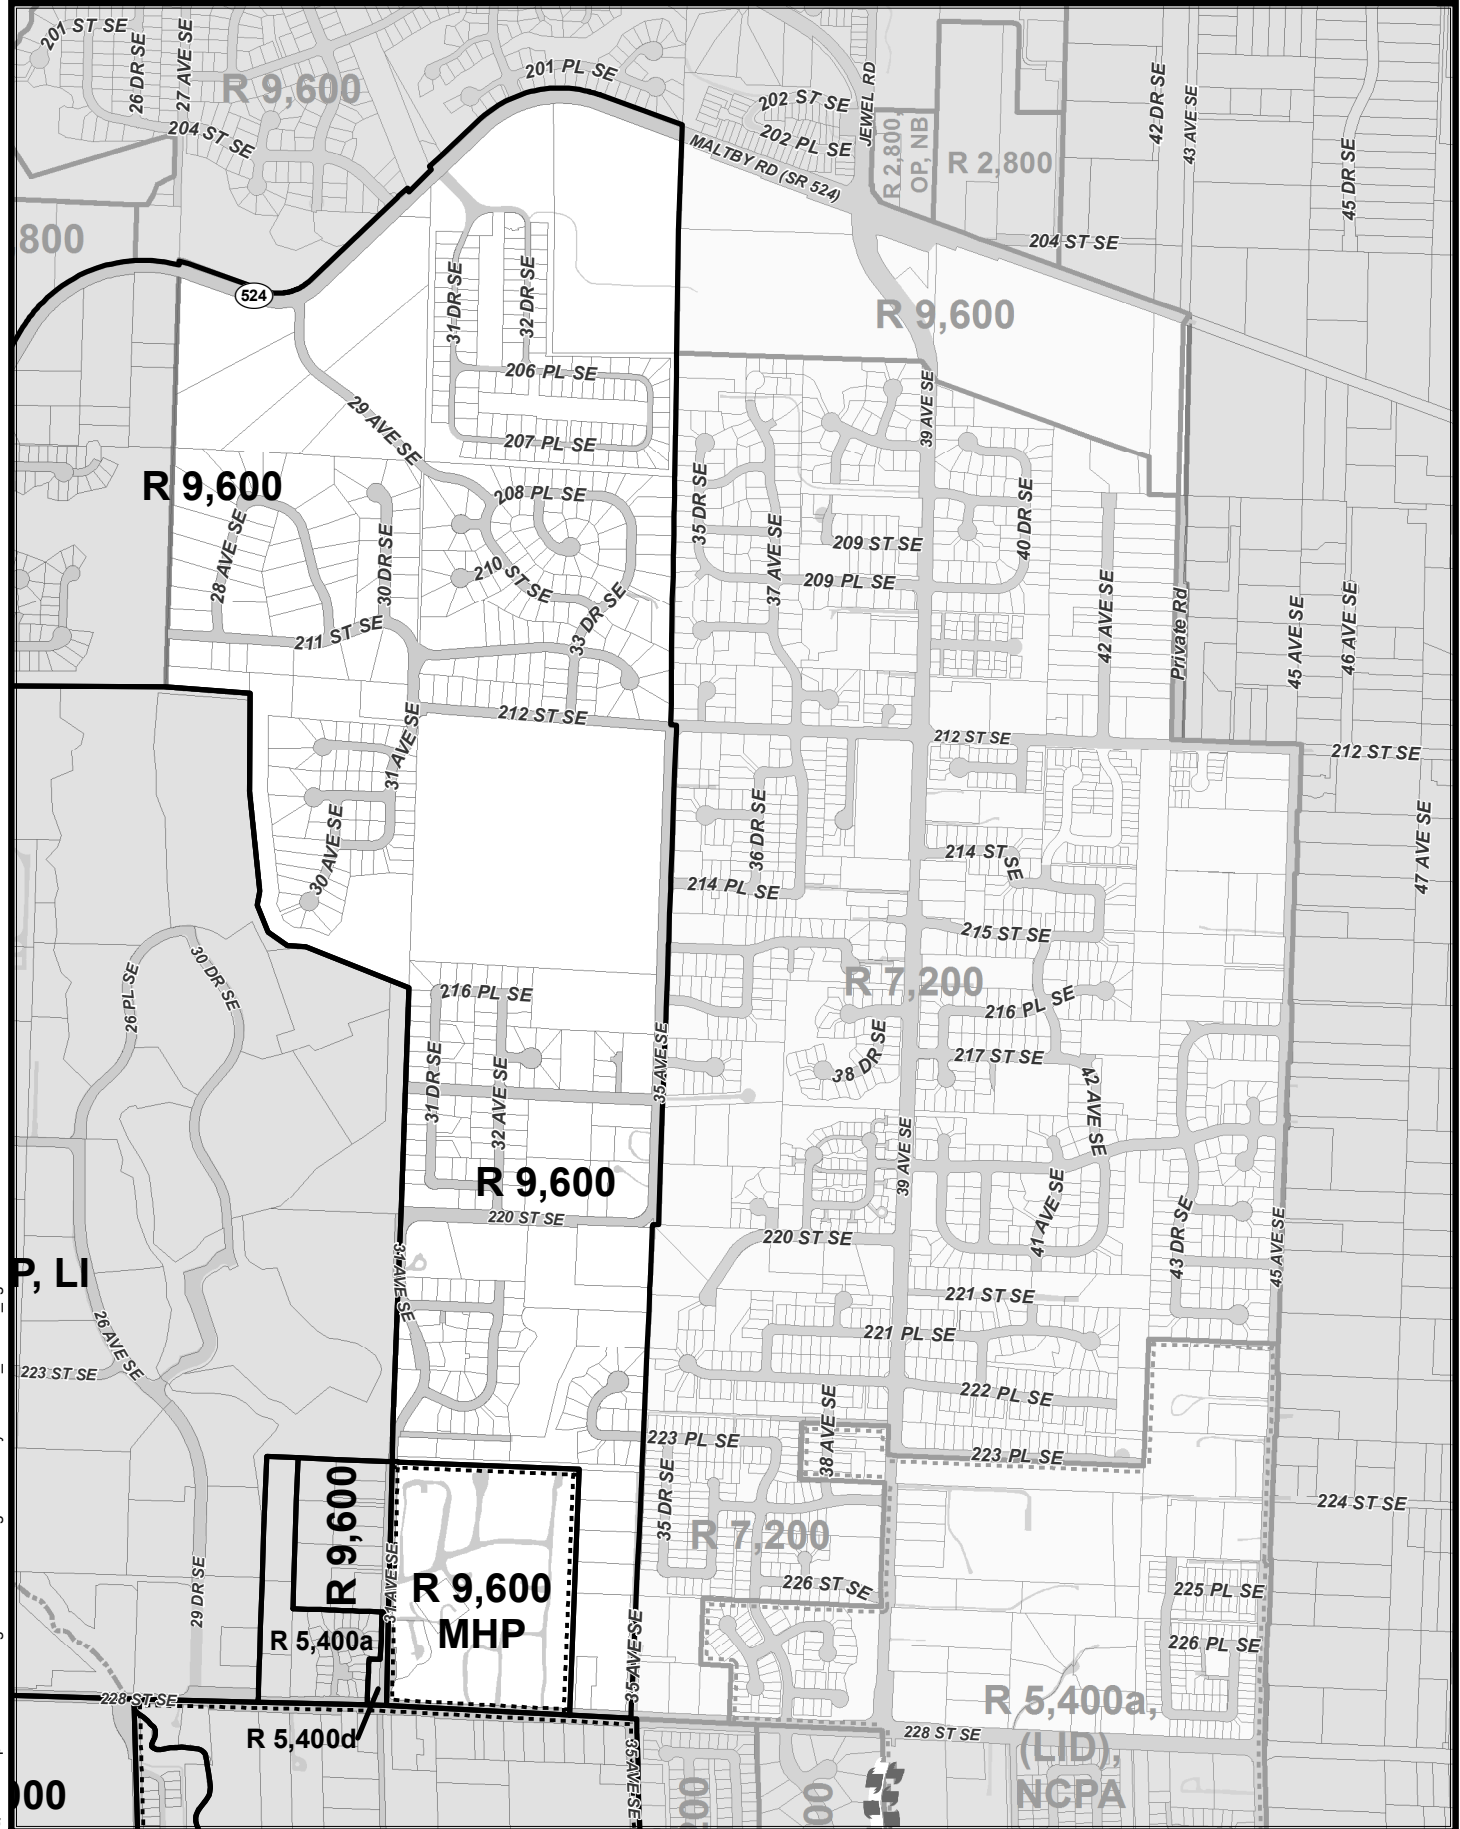

Q:\GIS\Maps\OfficialZoning\CoderPublishing\2016\CanyonCreek_39thSE_fig1.mxd

City of Bothell Subarea Zoning
Canyon Creek / 39th SE